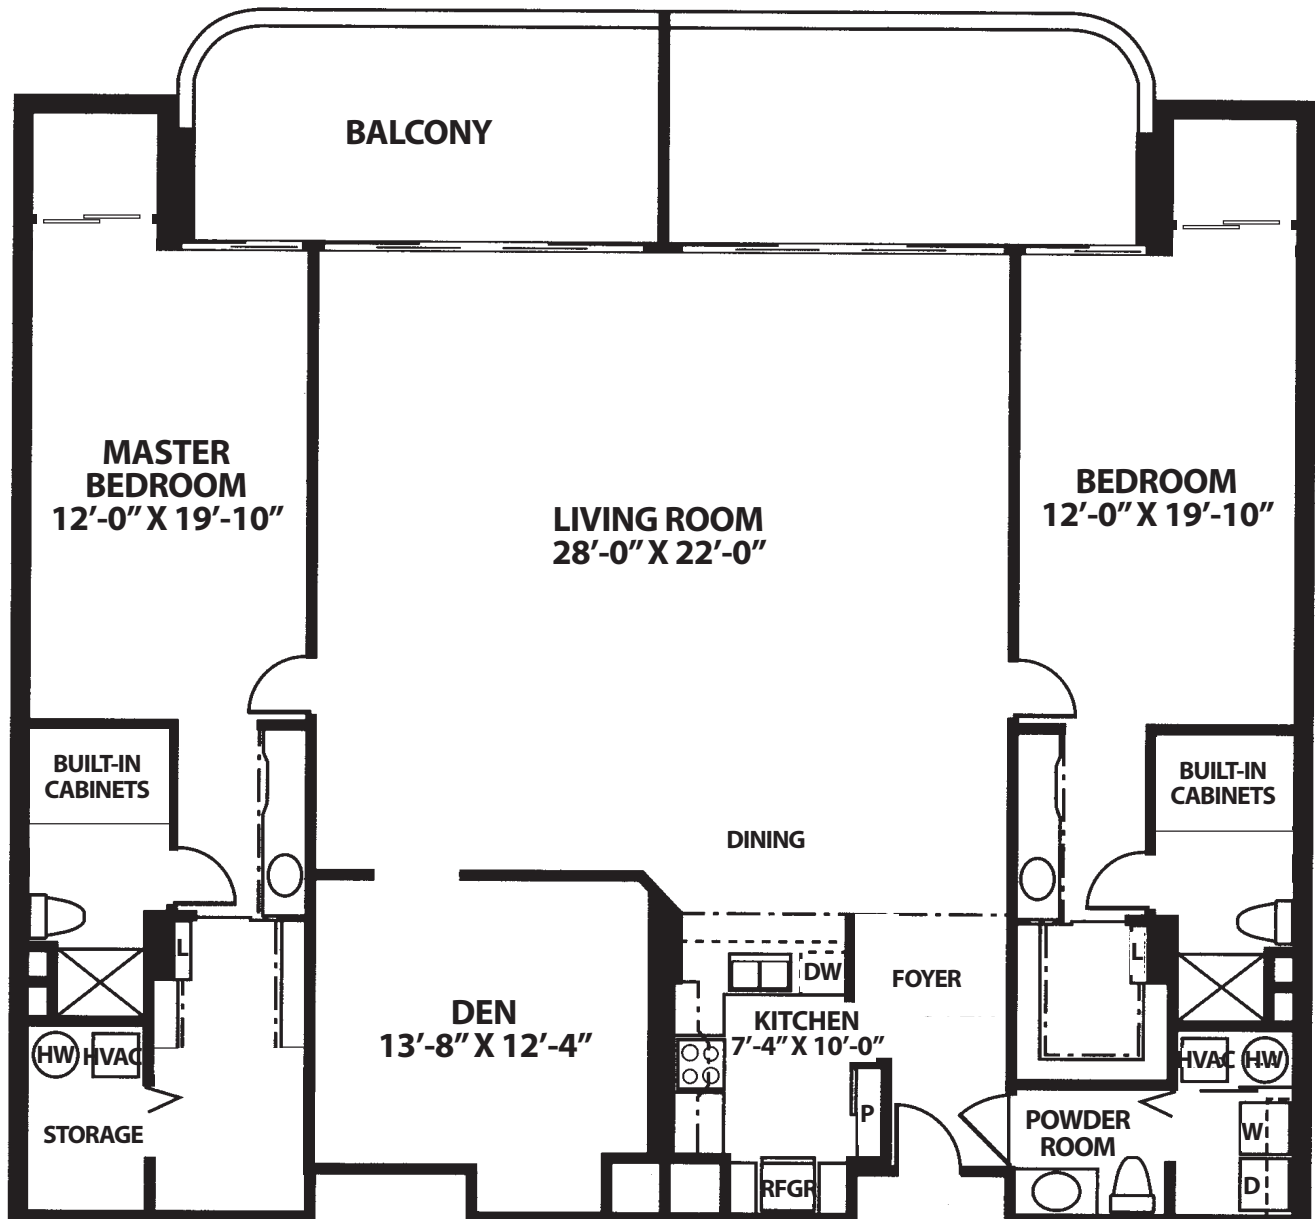

The Flagship

2,000 sq. ft.

2 Bedroom, 2.5 Bath, Den

5th and 6th Floors

All dimensions, features and specifications are approximate and subject to change without notice.

401 East Linton Boulevard
Delray Beach, Florida 33483