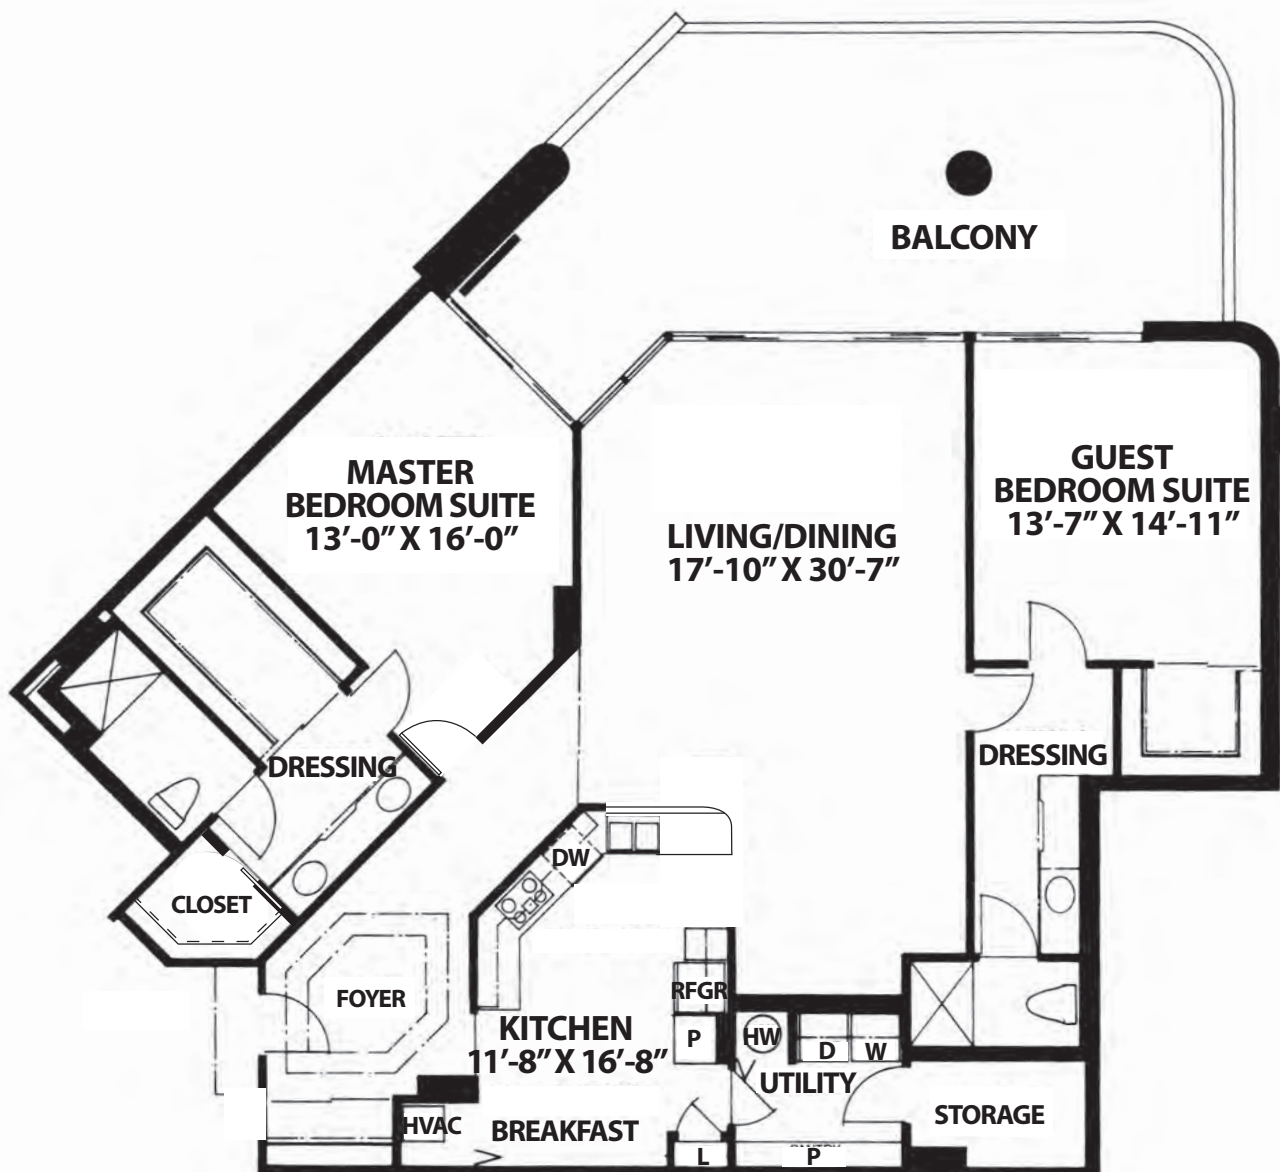

The Admiral

1,770 sq. ft.

2 Bedroom, 2 Bath

5th and 6th Floors

All dimensions, features and specifications are approximate and subject to change without notice.

401 East Linton Boulevard
Delray Beach, Florida 33483