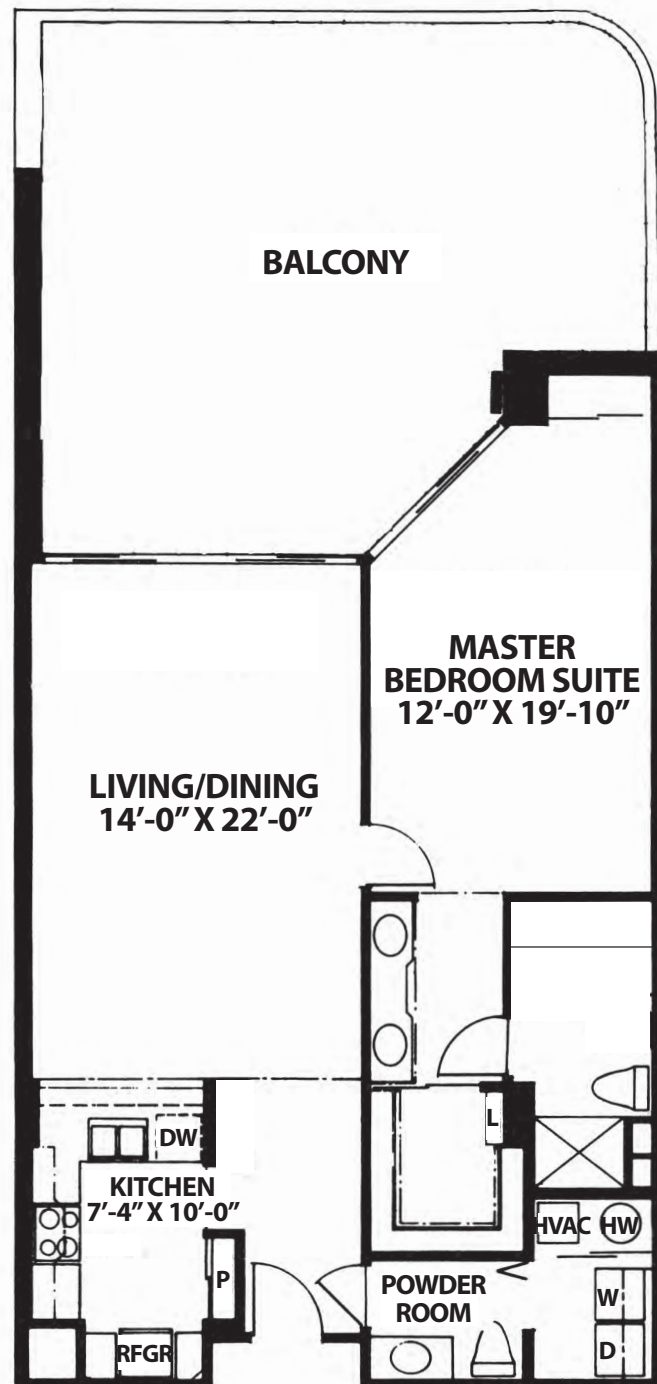

The Mariner Royale

1,000 sq. ft.

1 Bedroom, 1.5 Bath

Terrace Level/2nd Floor

All dimensions, features and specifications are approximate and subject to change without notice.

401 East Linton Boulevard
Delray Beach, Florida 33483