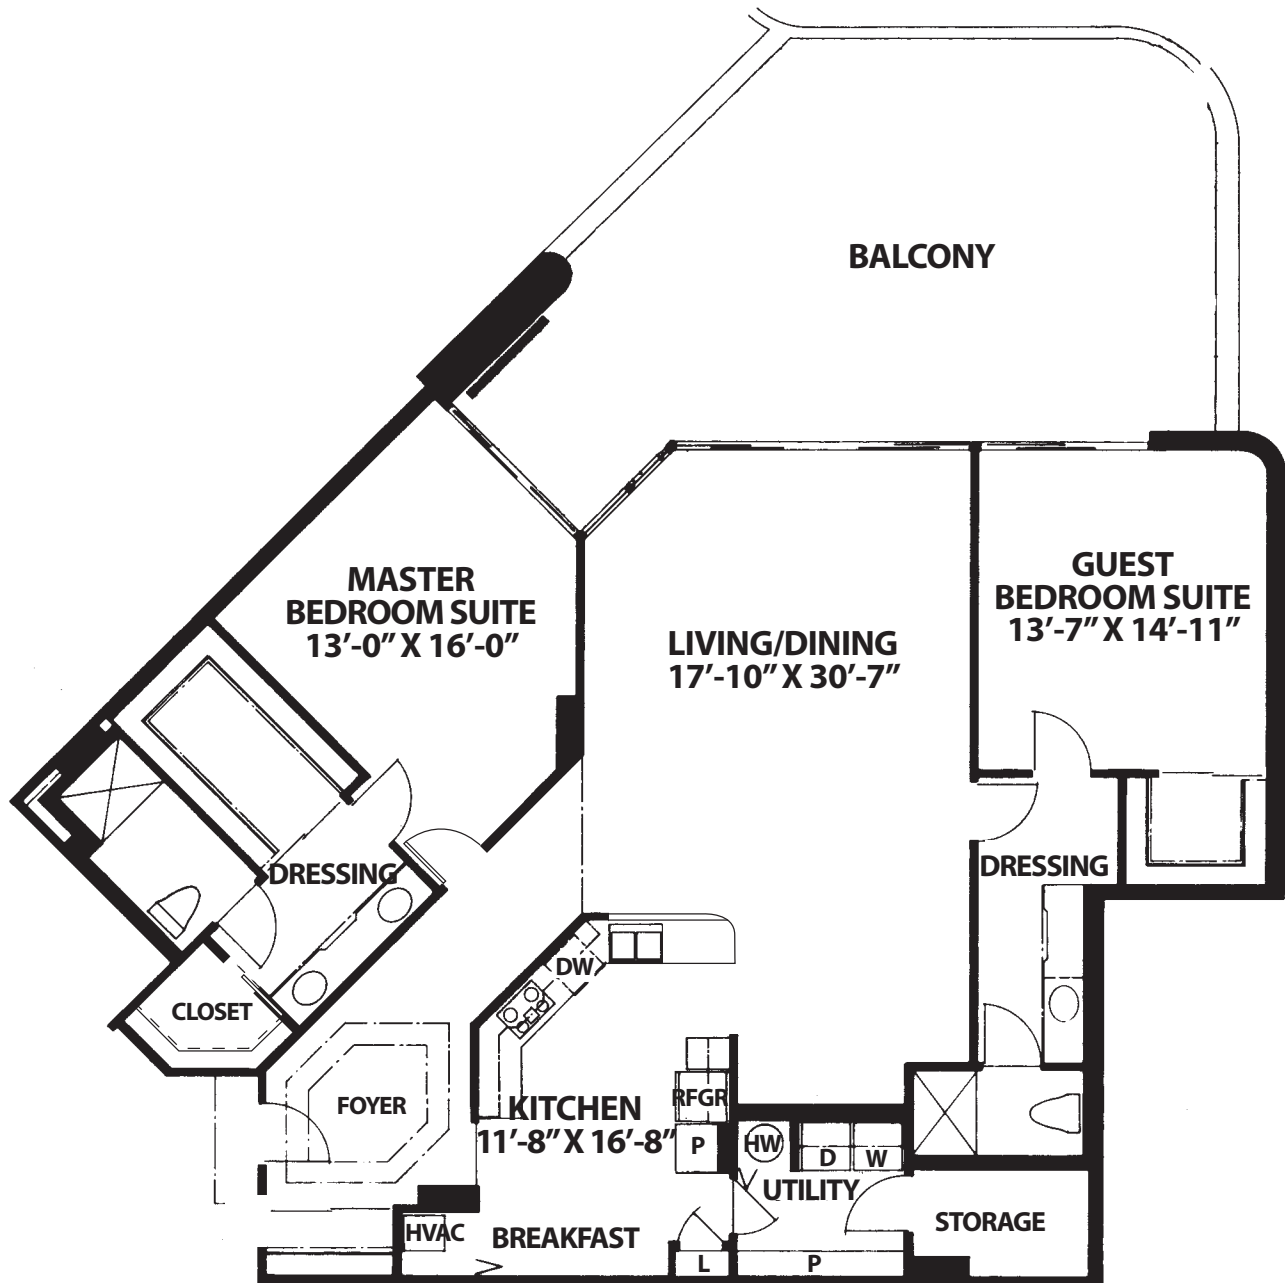

# The Admiral

1,770 sq. ft.

2 Bedroom, 2 Bath

Terrace Level/2nd Floor

All dimensions, features and specifications are approximate and subject to change without notice.

401 East Linton Boulevard  
Delray Beach, Florida 33483