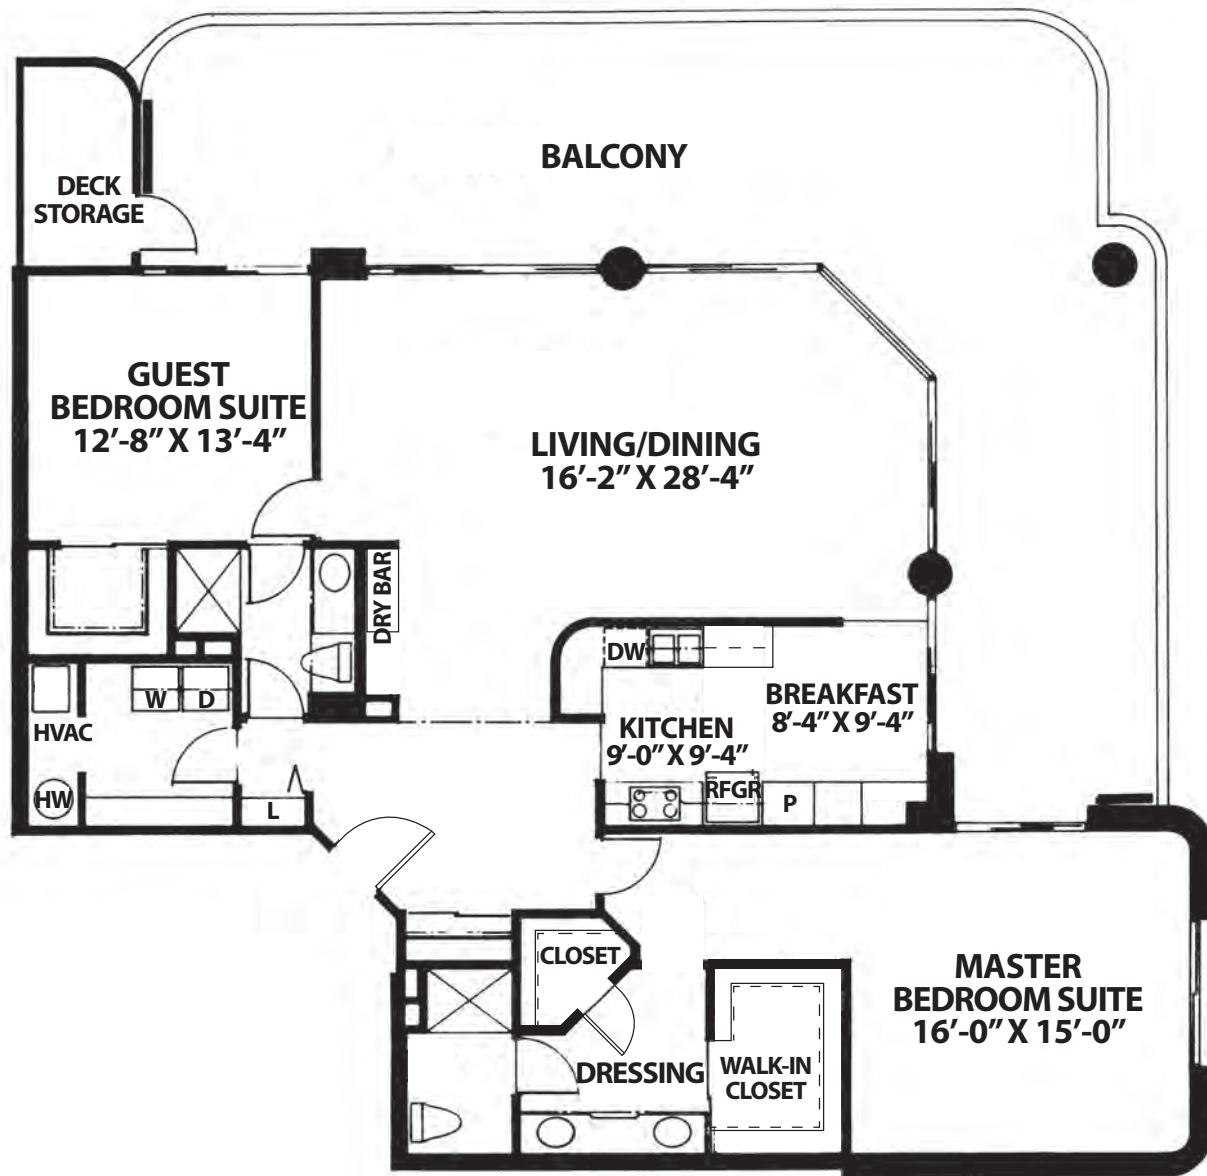

# The Commodore's Choice

1,693 sq. ft.

2 Bedroom, 2 Bath

3rd and 4th Floors

All dimensions, features and specifications are approximate and subject to change without notice.

401 East Linton Boulevard  
Delray Beach, Florida 33483